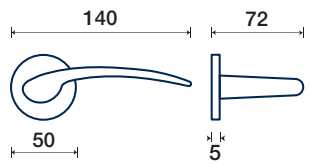

*RED COPPER LUCIDO
*RED COPPER POLISHED

*RED COPPER SATINATO
*RED COPPER SATIN

*LONDON NIGHT LUCIDO
*LONDON NIGHT POLISHED

*LONDON NIGHT SATINATO
*LONDON NIGHT SATIN

*ANTRACITE

RT rosetta / rosette

500/50 RT