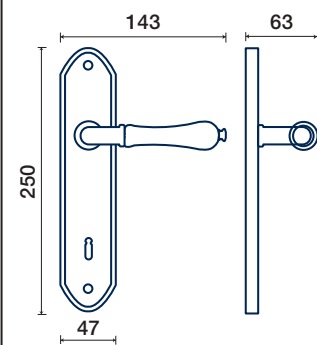

192/45

rosette - bocchette 10 mm
rosettes - escutcheon

DK dry-keep

192/32 S DK

placca / plaques

192/P 90

OTTONE - CERAMICA / BRASS - CERAMIC

UNLIMITED WORLDS