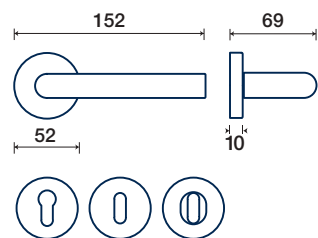

DK dry-keep

K rosetta / rosette

ACCIAIO SATINATO
SATIN STAINLESS STEEL

NERO OPACO
MATT BLACK

5100/K 52

5100/32 DK

rosette - bocchette 10 mm
rosettes - escutcheon

ACCIAIO / STAINLESS STEEL