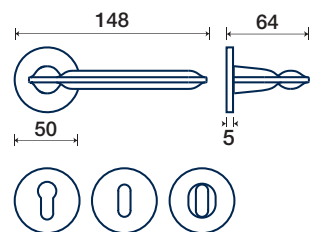

*ANTRACITE

RT rosetta / rosette

DK dry-keep

1200/50 RT

1200/32 DK

rosette - bocchette 5 mm
rosettes - escutcheon

ZAMA / ZAMAK

*PVD FINITURE GARANTITE / GUARANTEED FINISHES