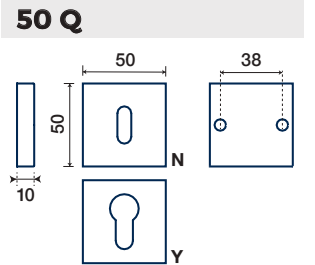

BOCCHETTA QUADRATA
SQUARE ESCUTCHEON

FINITURE DISPONIBILI / FINISHES AVAILABLE

- CROMO LUCIDO
  POLISHED CHROME
- BIANCO
  WHITE
- NERO OPACO
  MATT BLACK
- *LONDON NIGHT LUCIDO
  *LONDON NIGHT POLISH.
- *RED COPPER LUCIDO
  *RED COPPER POLISHED
- CROMO SATINATO
  SATIN CHROME
- NERO OPACO
  MATT BLACK
- *LONDON NIGHT SATINATO
  *LONDON NIGHT SATIN
- *RED COPPER SATINATO
  *RED COPPER SATIN
- NICKEL SATINATO
  SATIN NICKEL
- BRONZO TREND
  BRONZE TREND
- OTTONE SATINATO VERN.
  SATIN BRASS

*PVD FINITURE GARANTITE / GUARANTEED FINISHES