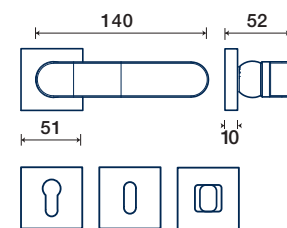

DROP

DROP Q

FINITURE DISPONIBILI / FINISHES AVAILABLE

I rosetta / rosette

1270/50 I

rosette - bocchette 10 mm
rosettes - escutcheon

ZAMA / ZAMAK

DK dry-keep

1270/32 DK

I rosetta / rosette

CROMO SATINATO
SATIN CHROME

BIANCO OPACO
OPAQUE WHITE

NERO OPACO
MATT BLACK

FINITURE DISPONIBILI / FINISHES AVAILABLE

Q rosetta / rosette

1270/50 Q

rosette - bocchette 10 mm
rosettes - escutcheon

ZAMA / ZAMAK

DK dry-keep

1270/32 Q DK

Q rosetta / rosette

CROMO SATINATO
SATIN CHROME

BIANCO OPACO
OPAQUE WHITE

NERO OPACO
MATT BLACK