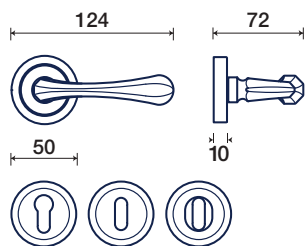

STAR

146/50 R

rosette - bocchette 10 mm
rosettes - escutcheon

OTTONE / BRASS

FINITURE DISPONIBILI / FINISHES AVAILABLE

R rosetta / rosette

OTTONE LUCIDO VERNICIATO
POLISHED BRASS

ANTICATO

BLACK IRON

vedi pag. 146
see page 146

FINITURE DISPONIBILI / FINISHES AVAILABLE

P 90 placca / plaques

BLACK IRON

ANTICATO

OTTONE LUCIDO VERNICIATO
POLISHED BRASS