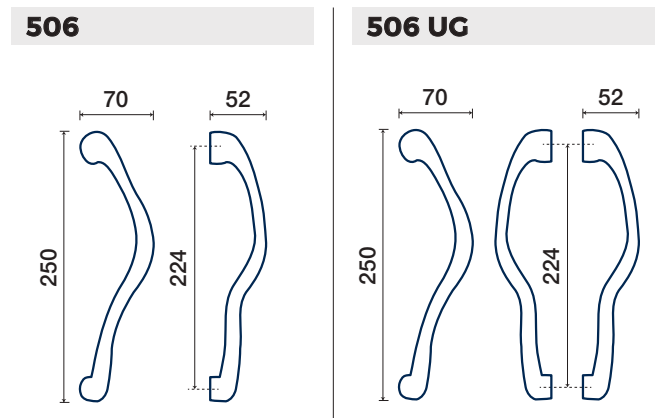

OTTONE / BRASS

*PVD FINITURE GARANTITE / GUARANTEED FINISHES

PAVONE

CONTRODESIGN
design

MANIGLIONI / PULL HANDLES

FINITURE DISPONIBILI / FINISHES AVAILABLE

-  *INOXBRASS
-  CROMO SATINATO
SATIN CHROME
-  OTTONE LUCIDO VERNIC.
POLISHED BRASS
-  *ANTRACITE