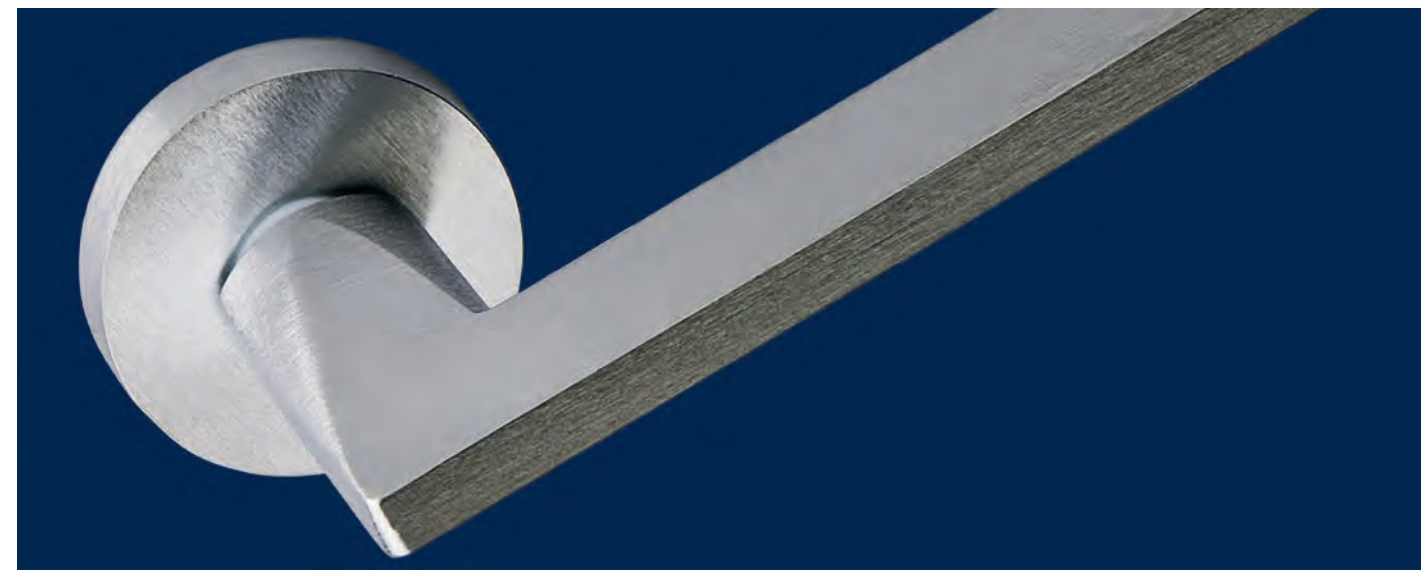

ANTICO OPACO
MATT ANTIQUE BRASS

I rosetta / rosette

DK dry-keep

1310/50 I

rosette - bocchette 10 mm
rosettes - escutcheon

1310/32 DK

ZAMA / ZAMAK

UNLIMITED WORLDS