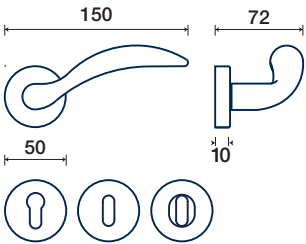

LAGUNA

FINITURE DISPONIBILI / FINISHES AVAILABLE

I rosetta / rosette

*INOXBRASS

OTTONE LUCIDO VERNICIATO
POLISHED BRASS

CROMO SATINATO
SATIN CHROME

ANTICO OPACO
MATT ANTIQUE BRASS

I rosetta / rosette

DK dry-keep

300/50 I

300/32 DK

rosette - bocchette 10 mm
rosettes - escutcheon

OTTONE / BRASS

*PVD FINITURE GARANTITE / GUARANTEED FINISHES

UNLIMITED WORLDS