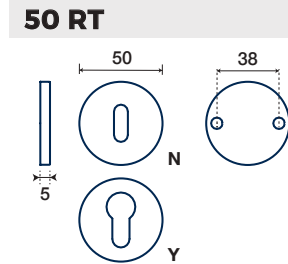

FINITURE DISPONIBILI / FINISHES AVAILABLE

*INOXBRASS	NICKEL SATINATO SATIN NICKEL	BRONZO TREND BRONZE TREND	NERO OPACO MATT BLACK
CROMO LUCIDO POLISHED CHROME	*LONDON NIGHT LUCIDO *LONDON NIGHT POLISH.	*RED COPPER LUCIDO *RED COPPER POLISHED	*ANTRACITE
CROMO SATINATO SATIN CHROME	*LONDON NIGHT SATINATO *LONDON NIGHT SATIN	*RED COPPER SATINATO *RED COPPER SATIN	

*PVD FINITURE GARANTITE / GUARANTEED FINISHES