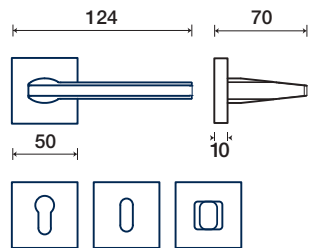

Q rosetta / rosette

1310/50 Q