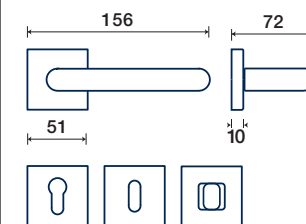

Q rosetta / rosette

DK dry-keep

Q rosetta / rosette

ACCIAIO SATINATO
SATIN STAINLESS STEEL

5000/51 Q

rosette - bocchette 10 mm
rosettes - escutcheon

ACCIAIO / STAINLESS STEEL

5000/31 Q DK