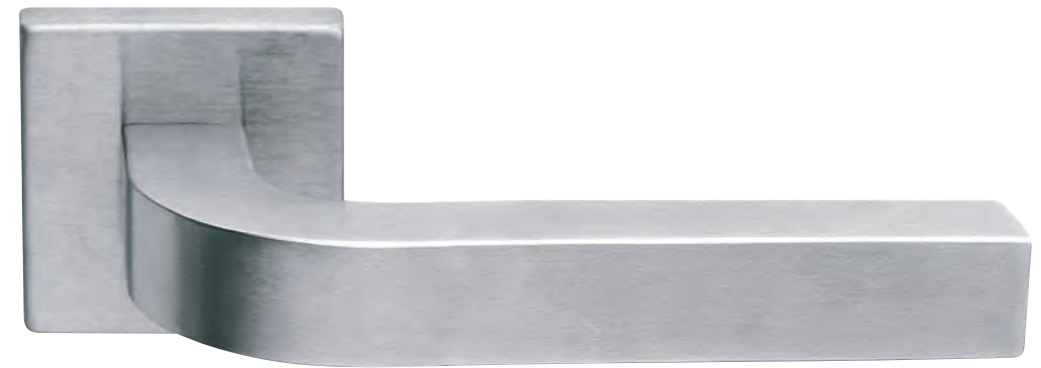

BETA

FRASCIO
design

FINITURE DISPONIBILI / FINISHES AVAILABLE

Q rosetta / rosette

DK dry-keep

Q rosetta / rosette

ACCIAIO SATINATO
SATIN STAINLESS STEEL