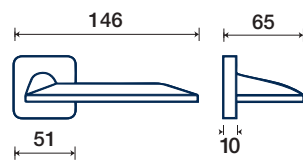

SHARP

FINITURE DISPONIBILI / FINISHES AVAILABLE

QR rosetta / rosette

CROMO LUCIDO
POLISHED CHROME

CROMO SATINATO
SATIN CHROME

NERO OPACO
MATT BLACK

QR rosetta / rosette

DK dry-keep

1580/50 QR

1580/32 DK

rosette - bocchette 10 mm
rosettes - escutcheon

ZAMA / ZAMAK

UNLIMITED WORLDS