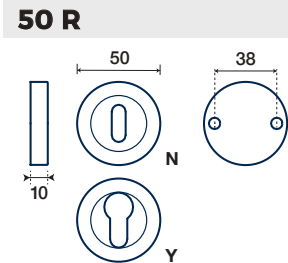

FINITURE DISPONIBILI / FINISHES AVAILABLE

*INOXBRASS	CROMO LUCIDO POLISHED CHROME	NERO OPACO MATT BLACK	ANTICATO
OTTONE LUCIDO VERNIC. POLISHED BRASS	CROMO SATINATO SATIN CHROME	BRONZO TREND BRONZE TREND	ANTICO OPACO MATT ANTIQUE BRASS
OTTONE SATINATO VERN. SATIN BRASS	NICKEL SATINATO SATIN NICKEL	BLACK IRON	

*PVD FINITURE GARANTITE / GUARANTEED FINISHES