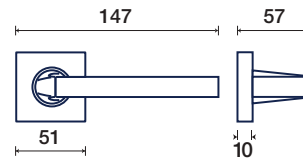

RAFFAELLA

FINITURE DISPONIBILI / FINISHES AVAILABLE

R rosetta / rosette

5350/50 R

rosette - bocchette 10 mm
rosettes - escutcheon

ZAMA / ZAMAK

DK dry-keep

5350/32 DK

R rosetta / rosette

PERLA / CROMO LUCIDO
PEARL / POLISHED CHROME

EXPRESS

FINITURE DISPONIBILI / FINISHES AVAILABLE

Q rosetta / rosette

860/51 Q

rosette - bocchette 10 mm
rosettes - escutcheon

ZAMA / ZAMAK

DK dry-keep

860/31 Q DK

Q rosetta / rosette

CROMO LUCIDO
POLISHED CHROME

CROMO SATINATO
SATIN CHROME