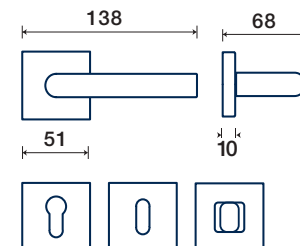

DK dry-keep

5200/31 Q DK

Q rosetta / rosette

5200/51 Q

rosette - bocchette 10 mm
rosettes - escutcheon

ACCIAIO / STAINLESS STEEL

LOFT PLUS

LOFT PLUS Q