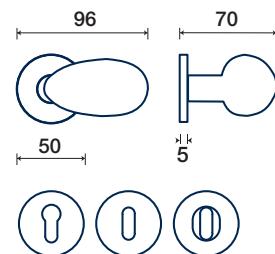

*ANTRACITE

CROMO SATINATO
SATIN CHROME

I rosetta / rosette

RT rosetta / rosette

DK dry-keep

796/50 I

rosette - bocchette 10 mm
rosettes - escutcheon

796/50 RT