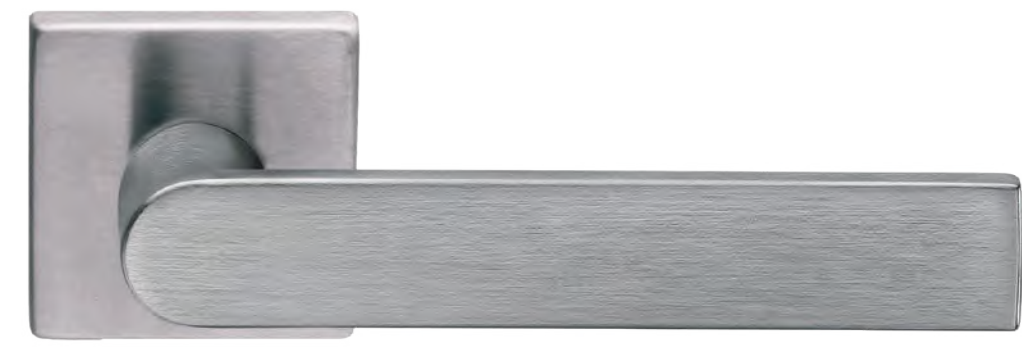

ATON

ATON Q

FINITURE DISPONIBILI / FINISHES AVAILABLE

I rosetta / rosette

930/50 I

rosette - bocchette 10 mm
rosettes - escutcheon

ZAMA / ZAMAK

DK dry-keep

930/32 DK

I rosetta / rosette

CROMO LUCIDO POLISHED CHROME   CROMO SATINATO SATIN CHROME

FINITURE DISPONIBILI / FINISHES AVAILABLE

Q rosetta / rosette

930/51 Q

rosette - bocchette 10 mm
rosettes - escutcheon

ZAMA / ZAMAK

DK dry-keep

930/31 Q DK

Q rosetta / rosette

CROMO LUCIDO POLISHED CHROME   CROMO SATINATO SATIN CHROME