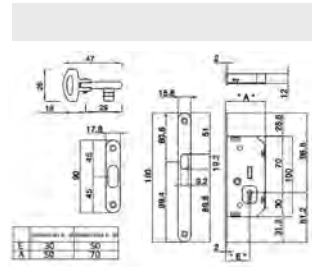

**ENTRATA 50 MM
FRONTALE 16 MM**
SLIDING DOOR LOCK
WITH KEY HOLE, 50 MM
BKS, 16 MM FACEPLATE