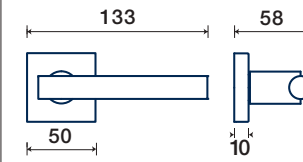

Q rosetta / rosette

DK dry-keep

Q rosetta / rosette

**CROMO LUCIDO
POLISHED CHROME**

**CROMO SATINATO
SATIN CHROME**

**CROMO SATINATO / LUCIDO
SATIN / POLISHED CHROME**

745/50 Q

rosette - bocchette 10 mm
rosettes - escutcheon