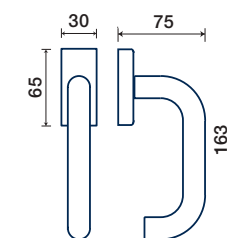

FORM

FRASCIO
design

R rosetta / rosette

1290/50 R

rosette - bocchette 10 mm
rosettes - escutcheon

DK dry-keep

1290/32 DK

ZAMA / ZAMAK