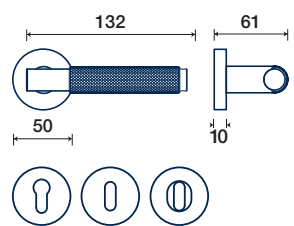

FORM

FRASCIO
design

R rosetta / rosette

1290/50 R

rosette - bocchette 10 mm
rosettes - escutcheon

DK dry-keep

1290/32 DK

ZAMA / ZAMAK