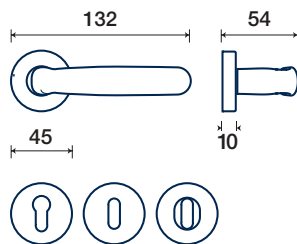

rosetta / rosette

*INOXBRASS

CROMO LUCIDO
POLISHED CHROME

CROMO SATINATO
SATIN CHROME

rosetta / rosette

200/45

rosette - bocchette 10 mm
rosettes - escutcheon

DK dry-keep