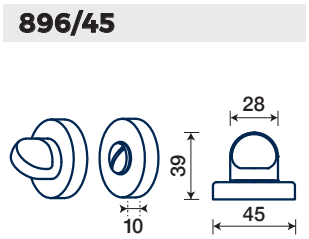

45

BOCCHETTA Ø 45 mm
ESCUTCHEON Ø 45 mm

FINITURE DISPONIBILI / FINISHES AVAILABLE

- *INOXBRASS
- CROMO LUCIDO POLISHED CHROME
- OTTONE LUCIDO VERNIC. POLISHED BRASS
- CROMO SATINATO SATIN CHROME
- NICKEL SATINATO SATIN NICKEL
- NERO OPACO MATT BLACK

*PVD FINITURE GARANTITE / GUARANTEED FINISHES

50 I

BOCCHETTA Ø 50 mm
ESCUTCHEON Ø 50 mm

FINITURE DISPONIBILI / FINISHES AVAILABLE

- *INOXBRASS
- CROMO LUCIDO POLISHED CHROME
- OTTONE LUCIDO VERNIC. POLISHED BRASS
- CROMO SATINATO SATIN CHROME
- NICKEL SATINATO SATIN NICKEL
- NERO OPACO MATT BLACK
- BRONZO TREND BRONZE TREND
- ANTICO OPACO MATT ANTIQUE BRASS
- BIANCO WHITE

*PVD FINITURE GARANTITE / GUARANTEED FINISHES

896/45

NOTTOLINO WC CON
ROSETTA Ø 45 mm
THUMBTURN WITH
ROSE Ø 45 mm

FINITURE DISPONIBILI / FINISHES AVAILABLE

- *INOXBRASS
- CROMO LUCIDO POLISHED CHROME
- NICKEL SATINATO SATIN NICKEL
- *INOXCHROME
- CROMO SATINATO SATIN CHROME
- NERO OPACO MATT BLACK
- OTTONE LUCIDO VERNIC. POLISHED BRASS

*PVD FINITURE GARANTITE / GUARANTEED FINISHES

896/50 I

NOTTOLINO WC CON
ROSETTA Ø 50 mm
THUMBTURN WITH
ROSE Ø 50 mm

FINITURE DISPONIBILI / FINISHES AVAILABLE

- *INOXBRASS
- CROMO LUCIDO POLISHED CHROME
- OTTONE LUCIDO VERNIC. POLISHED BRASS
- CROMO SATINATO SATIN CHROME
- NICKEL SATINATO SATIN NICKEL
- NERO OPACO MATT BLACK
- BRONZO TREND BRONZE TREND
- ANTICO OPACO MATT ANTIQUE BRASS
- BIANCO WHITE

*PVD FINITURE GARANTITE / GUARANTEED FINISHES