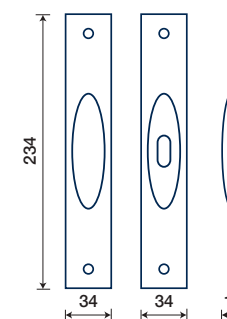

800

NICCHIA 780

**CON O SENZA FORO
CHIAVE**
SLIDING DOOR HANDLE
WITH OR WITHOUT KEY
HOLE

780

FINITURE DISPONIBILI / FINISHES AVAILABLE

OTTONE LUCIDO VERNIC.
POLISHED BRASS

CROMO LUCIDO
POLISHED CHROME

CROMO SATINATO
SATIN CHROME