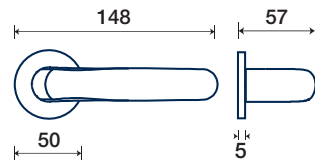

DUCK

FINITURE DISPONIBILI / FINISHES AVAILABLE

RT rosetta / rosette

CROMO LUCIDO
POLISHED CHROME

CROMO SATINATO
SATIN CHROME

BRONZO TREND
BRONZE TREND

*ANTRACITE

RT rosetta / rosette

DK dry-keep

1220/50 RT

1220/32 DK

rosette - bocchette 5 mm
rosettes - escutcheon

ZAMA / ZAMAK

*PVD FINITURE GARANTITE / GUARANTEED FINISHES

UNLIMITED WORLDS