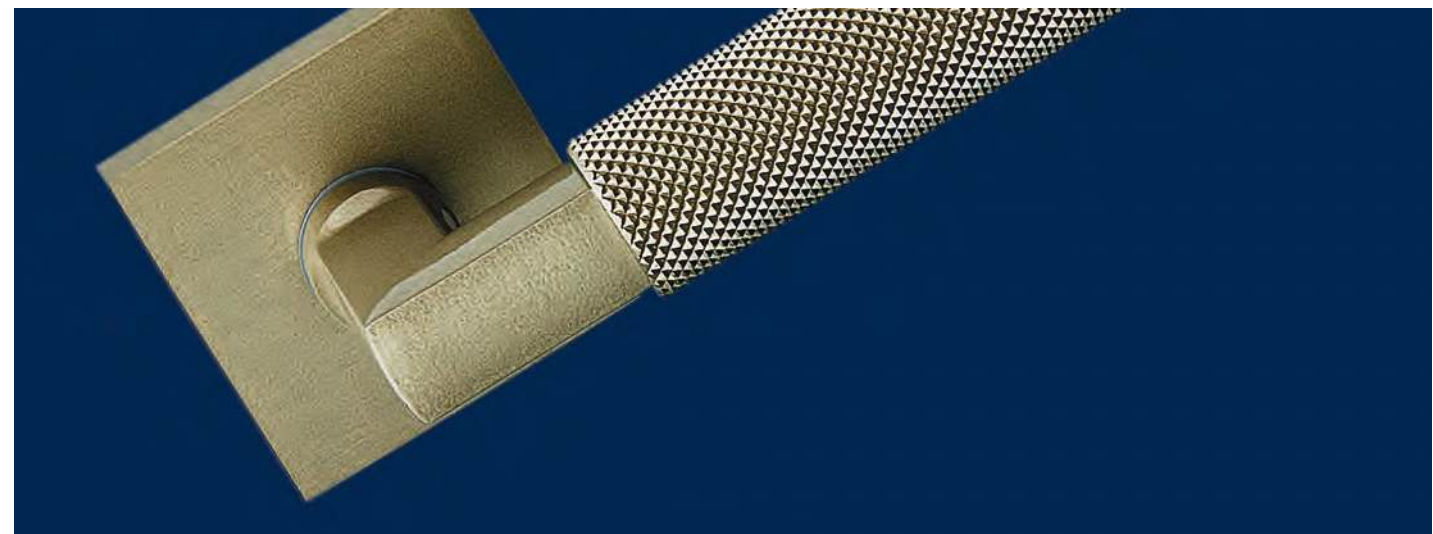

UNLIMITED WORLDS