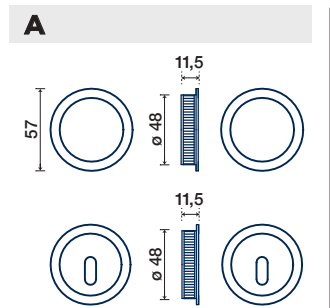

**SENZA SERRATURA,
SENZA MANIGLIETTA DI
TRASCINAMENTO**
SLIDING DOOR HANDLE
BLIND OR KEY HOLE,
WITHOUT LOCK AND
FINGER PULL