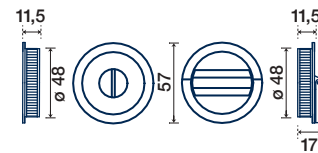

P-MM 48

FINITURE DISPONIBILI / FINISHES AVAILABLE

- OTTONE LUCIDO VERNIC. POLISHED BRASS
- CROMO LUCIDO POLISHED CHROME
- CROMO SATINATO SATIN CHROME