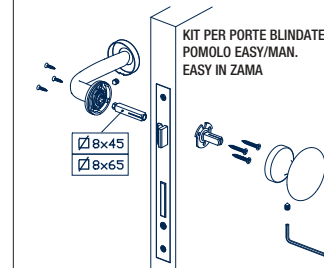

KIT FOR SECURITY DOOR

FINITURE DISPONIBILI / FINISHES AVAILABLE

- *INOXBRASS
- CROMO LUCIDO
  POLISHED CHROME
- CROMO SATINATO
  SATIN CHROME

*PVD FINITURE GARANTITE / GUARANTEED FINISHES