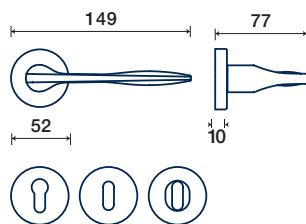

280/K 52

280/32 DK

rosette - bocchette 10 mm
rosettes - escutcheon

ACCIAIO / STAINLESS STEEL

STRAIGHT Q

ADRIAN e JEREMY WRIGHT
design

FINITURE DISPONIBILI / FINISHES AVAILABLE

Q rosetta / rosette