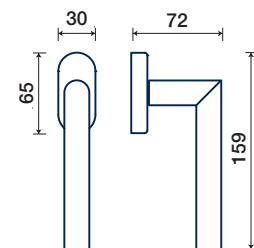

DK dry-keep

K rosetta / rosette

ACCIAIO SATINATO
SATIN STAINLESS STEEL

NERO OPACO
MATT BLACK

5100/K 52

5100/32 DK

rosette - bocchette 10 mm
rosettes - escutcheon

ACCIAIO / STAINLESS STEEL