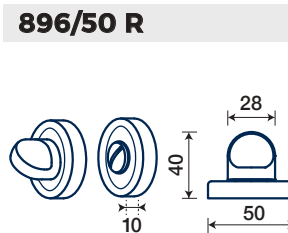

FINITURE DISPONIBILI / FINISHES AVAILABLE

*INOXBRASS	CROMO LUCIDO POLISHED CHROME	NERO OPACO MATT BLACK	ANTICATO
OTTONE LUCIDO VERNIC. POLISHED BRASS	CROMO SATINATO SATIN CHROME	BRONZO TREND BRONZE TREND	ANTICO OPACO MATT ANTIQUE BRASS
OTTONE SATINATO VERN. SATIN BRASS	NICKEL SATINATO SATIN NICKEL	BLACK IRON	

*PVD FINITURE GARANTITE / GUARANTEED FINISHES