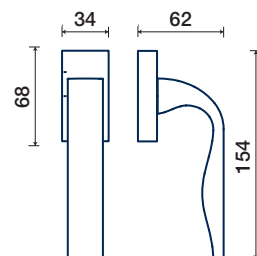

630/50 QT

rosette - bocchette 5 mm
rosettes - escutcheon

DK dry-keep

630/32 Q DK

ZAMA / ZAMAK

*PVD FINITURE GARANTITE / GUARANTEED FINISHES

UNLIMITED WORLDS

DECIMA