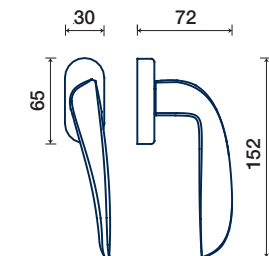

rosetta / rosette

710/50 I

rosette - bocchette 10 mm
rosettes - escutcheon

OTTONE / BRASS

DK dry-keep

710/32 DK

ARIA Q

BRIAN SIRONI
design