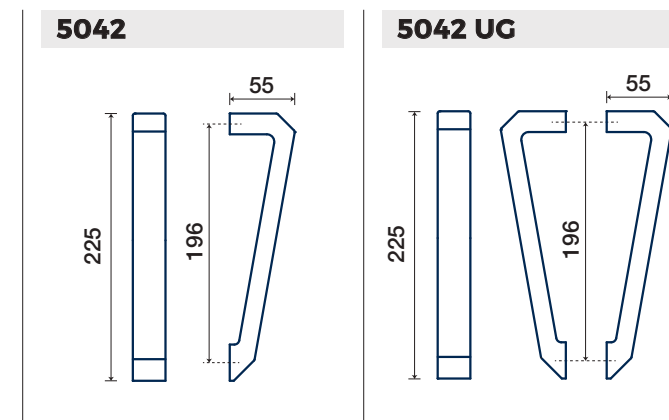

MANIGLIONI / PULL HANDLES

FINITURE DISPONIBILI / FINISHES AVAILABLE

- *INOXBRASS
- CROMO LUCIDO
  POLISHED CHROME
- CROMO SATINATO
  SATIN CHROME

OTTONE / BRASS

*PVD FINITURE GARANTITE / GUARANTEED FINISHES