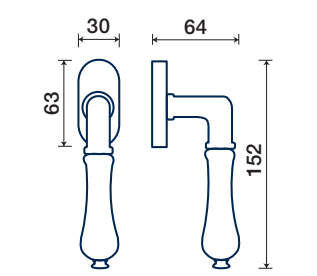

192/45

rosette - bocchette 10 mm
rosettes - escutcheon

DK dry-keep

192/32 S DK

placca / plaques

192/P 90

OTTONE - CERAMICA / BRASS - CERAMIC

UNLIMITED WORLDS