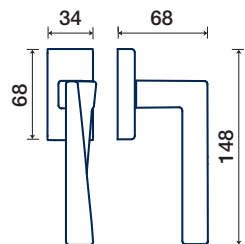

SWEEP

FINITURE DISPONIBILI / FINISHES AVAILABLE

Q rosetta / rosette

CROMO LUCIDO
POLISHED CHROME

CROMO SATINATO
SATIN CHROME

QT rosetta / rosette

*ANTRACITE

Q rosetta / rosette

720/50 Q

rosette - bocchette 10 mm
rosettes - escutcheon

QT rosetta / rosette

720/50 QT

rosette - bocchette 5 mm
rosettes - escutcheon

DK dry-keep

720/32 Q DK

OTTONE / BRASS

*PVD FINITURE GARANTITE / GUARANTEED FINISHES

UNLIMITED WORLDS