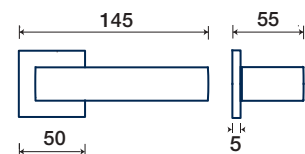

630/50 QT

rosette - bocchette 5 mm
rosettes - escutcheon

DK dry-keep

630/32 Q DK

ZAMA / ZAMAK

*PVD FINITURE GARANTITE / GUARANTEED FINISHES

UNLIMITED WORLDS

DECIMA