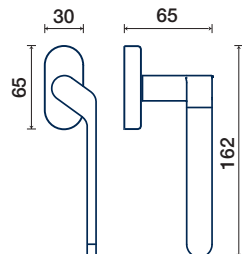

SIGMA

archivio
FRASCIO 1978
arch.
Lorenzo Rosa
Fauzza

I rosetta / rosette

744/50 I

rosette - bocchette 10 mm
rosettes - escutcheon

DK dry-keep

744/32 DK

ZAMA / ZAMAK

FINITURE DISPONIBILI / FINISHES AVAILABLE

I rosetta / rosette

CROMO LUCIDO
POLISH CHROME

CROMO SATINATO
SATIN CHROME

OTTONE SATINATO VERNICIATO
SATIN BRASS

NICKEL SATINATO VERNICIATO
SATIN NICKEL

NERO OPACO
MATT BLACK

BRONZO TREND
BRONZE TREND

ANTICO OPACO
MATT ANTIQUE BRASS