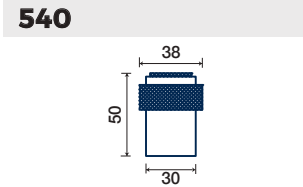

540 FERMAPORTE

DOOR-STOP