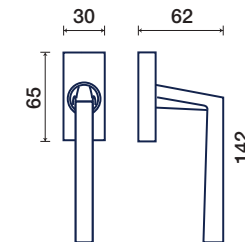

Q rosetta / rosette

860/51 Q

rosette - bocchette 10 mm
rosettes - escutcheon

ZAMA / ZAMAK

DK dry-keep

860/31 Q DK

Q rosetta / rosette

CROMO LUCIDO
POLISHED CHROME