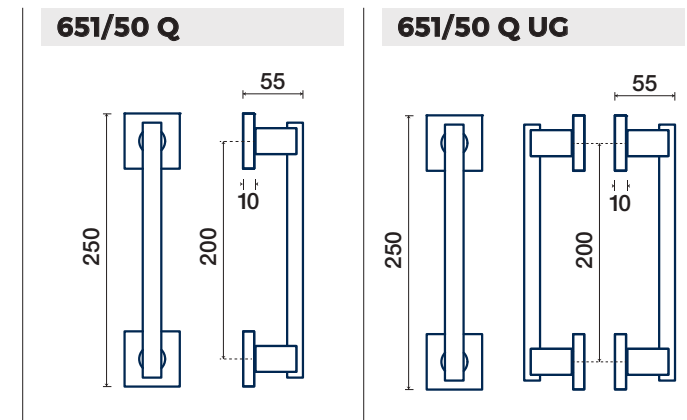

MANIGLIONI / PULL HANDLES

maniglie - vedi pag. 120
handles - see page 120

FINITURE DISPONIBILI / FINISHES AVAILABLE

- CROMO LUCIDO / POLISHED CHROME
- CROMO SATINATO / SATIN CHROME
- CROMO SATINATO / CROMO LUCIDO / SATIN POLISHED CHROME / POLISHED CHROME

OTTONE / BRASS

UNLIMITED WORLDS