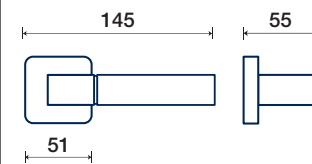

ICE

FRASCIO
design

ICE PLUS

FRASCIO
design

FINITURE DISPONIBILI / FINISHES AVAILABLE

QR rosetta / rosette

DK dry-keep

QR rosetta / rosette

CROMO LUCIDO
POLISHED CHROME

NERO OPACO
MATT BLACK

CROMO SATINATO
SATIN CHROME

OTTONE SATINATO VERNICIATO
SATIN BRASS

BRONZO TREND
BRONZE TREND

1540/50 QR

rosette - bocchette 10 mm
rosettes - escutcheon

1540/31 Q DK

ZAMA / ZAMAK

FINITURE DISPONIBILI / FINISHES AVAILABLE

QR rosetta / rosette

DK dry-keep

QR rosetta / rosette

CROMO LUCIDO - CROMO SATINATO
POLISHED CHROME - SATIN CHROME

1550/50 QR

rosette - bocchette 10 mm
rosettes - escutcheon

ZAMA / ZAMAK

1550/31 Q DK