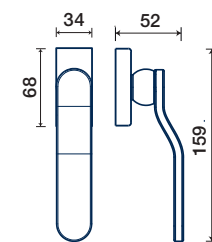

1270/32 Q DK