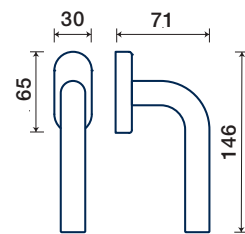

LOFT

FINITURE DISPONIBILI / FINISHES AVAILABLE

K rosetta / rosette

ACCIAIO SATINATO
SATIN STAINLESS STEEL

DK dry-keep

5200/32 DK

K rosetta / rosette

5200/K 52

rosette - bocchette 10 mm
rosettes - escutcheon

ACCIAIO / STAINLESS STEEL

LOFT Q

FINITURE DISPONIBILI / FINISHES AVAILABLE

Q rosetta / rosette

ACCIAIO SATINATO
SATIN STAINLESS STEEL

DK dry-keep

5200/31 Q DK

Q rosetta / rosette

5200/51 Q

rosette - bocchette 10 mm
rosettes - escutcheon

ACCIAIO / STAINLESS STEEL