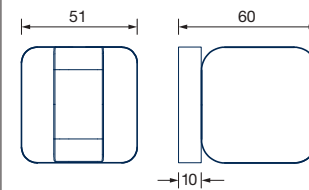

950/50 QR

ACCIAIO / STAINLESS STEEL

*PVD FINITURE GARANTITE / GUARANTEED FINISHES

UNLIMITED WORLDS