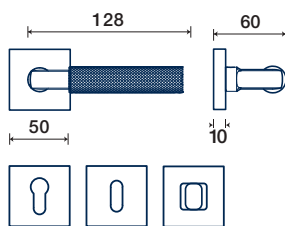

TECKNE

FINITURE DISPONIBILI / FINISHES AVAILABLE

Q rosetta / rosette

NICKEL SATINATO
SATIN NICKEL

OTTONE SATINATO VERNICIATO
SATIN BRASS

NERO OPACO
MATT BLACK

Q rosetta / rosette

DK dry-keep

1280/50 Q

1280/31 Q DK

rosette - bocchette 10 mm
rosettes - escutcheon

ZAMA / ZAMAK

UNLIMITED WORLDS