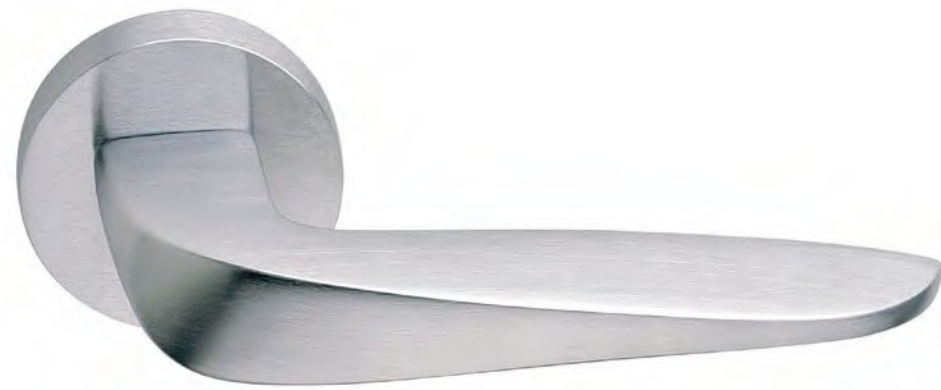

ARIA

FINITURE DISPONIBILI / FINISHES AVAILABLE

rosetta / rosette

OTTONE LUCIDO VERNICIATO
POLISHED BRASS

ANTICO OPACO
MATT ANTIQUE BRASS

CROMO SATINATO
SATIN CHROME