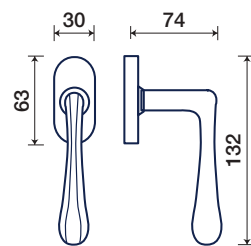

STAR

R rosetta / rosette

146/50 R

rosette - bocchette 10 mm
rosettes - escutcheon

DK dry-keep

146/32 DK

placca / plaques

146/P 90