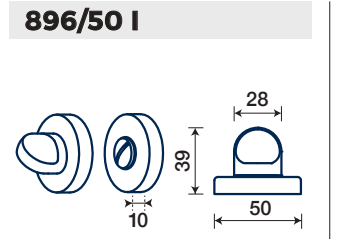

FINITURE DISPONIBILI / FINISHES AVAILABLE

- *INOXBRASS
- CROMO LUCIDO POLISHED CHROME
- OTTONE LUCIDO VERNIC. POLISHED BRASS
- CROMO SATINATO SATIN CHROME
- NICKEL SATINATO SATIN NICKEL
- NERO OPACO MATT BLACK
- BRONZO TREND BRONZE TREND
- ANTICO OPACO MATT ANTIQUE BRASS
- BIANCO WHITE

*PVD FINITURE GARANTITE / GUARANTEED FINISHES