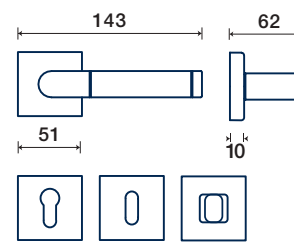

FRASCIO
design

FINITURE DISPONIBILI / FINISHES AVAILABLE

Q rosetta / rosette

5700/51 Q

rosette - bocchette 10 mm
rosettes - escutcheon

ACCIAIO / STAINLESS STEEL

DK dry-keep

5700/31 Q DK