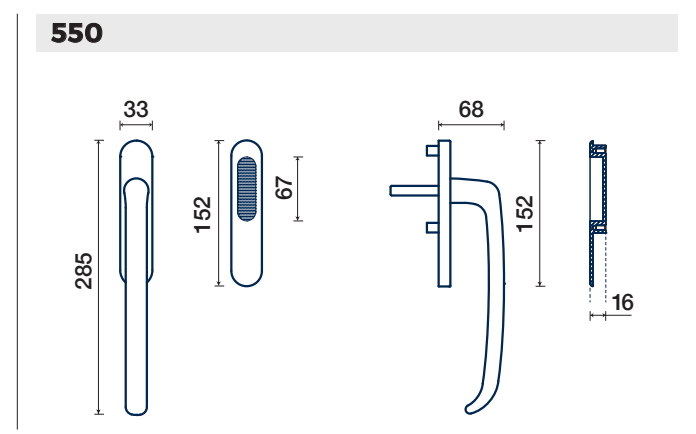

ALZANTE SCORREVOLE OVALE
PULL-UP HANDLE FOR SLIDING DOOR

FINITURE DISPONIBILI / FINISHES AVAILABLE

- *INOXBRASS
- OTTONE LUCIDO VERNICIATO
  POLISHED BRASS
- CROMO SATINATO
  SATIN CHROME
- *ANTRACITE
- NERO OPACO
  MATT BLACK

OTTONE / BRASS
*PVD FINITURE GARANTITE / GUARANTEED FINISHES