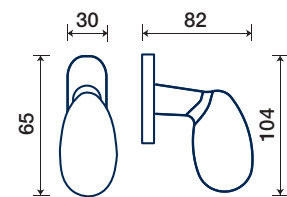

UOVO

FINITURE DISPONIBILI / FINISHES AVAILABLE

I rosetta / rosette

*INOXBRASS

OTTONE LUCIDO VERNICIATO
POLISHED BRASS

CROMO LUCIDO
POLISHED CHROME

RT rosetta / rosette

*ANTRACITE

CROMO SATINATO
SATIN CHROME

I rosetta / rosette

RT rosetta / rosette

DK dry-keep

796/50 I

rosette - bocchette 10 mm
rosettes - escutcheon

796/50 RT

rosette - bocchette 5 mm
rosettes - escutcheon

796/32 DK

OTTONE / BRASS

*PVD FINITURE GARANTITE / GUARANTEED FINISHES

UNLIMITED WORLDS