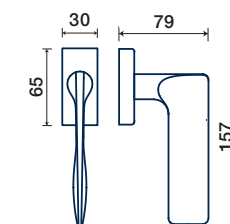

280/31 Q DK

rosette - bocchette 10 mm
rosettes - escutcheon

ACCIAIO / STAINLESS STEEL