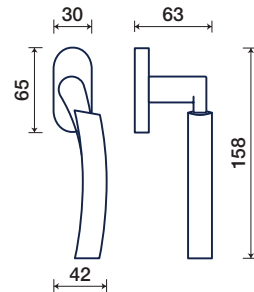

RAFFAELLA

FINITURE DISPONIBILI / FINISHES AVAILABLE

R rosetta / rosette

5350/50 R

rosette - bocchette 10 mm
rosettes - escutcheon

ZAMA / ZAMAK

DK dry-keep

5350/32 DK

R rosetta / rosette

PERLA / CROMO LUCIDO
PEARL / POLISHED CHROME

EXPRESS

FINITURE DISPONIBILI / FINISHES AVAILABLE

Q rosetta / rosette

860/51 Q

rosette - bocchette 10 mm
rosettes - escutcheon

ZAMA / ZAMAK

DK dry-keep

860/31 Q DK

Q rosetta / rosette

CROMO LUCIDO
POLISHED CHROME

CROMO SATINATO
SATIN CHROME