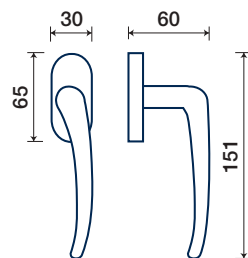

ANTICO OPACO
MATT ANTIQUE BRASS

I rosetta / rosette

403/50 I

rosette - bocchette 10 mm
rosettes - escutcheon

DK dry-keep

403/32 DK

placca / plaques

403/P 23