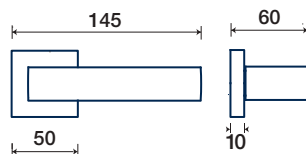

EIDOS

FINITURE DISPONIBILI / FINISHES AVAILABLE

Q rosetta / rosette

CROMO LUCIDO
POLISHED CHROME

NERO OPACO
MATT BLACK

*LONDON NIGHT LUCIDO
*LONDON NIGHT POLISHED

*RED COPPER LUCIDO
*RED COPPER POLISHED

BRONZO TREND
BRONZE TREND

CROMO SATINATO
SATIN CHROME

BIANCO
WHITE

*LONDON NIGHT SATINATO
*LONDON NIGHT SATIN

*RED COPPER SATINATO
*RED COPPER SATIN

NICKEL SATINATO
SATIN NICKEL

QT rosetta / rosette

CROMO LUCIDO
POLISHED CHROME

NERO OPACO
MATT BLACK

NICKEL SATINATO
SATIN NICKEL

CROMO SATINATO
SATIN CHROME

BRONZO TREND
BRONZE TREND

*ANTRACITE

Q rosetta / rosette

630/50 Q

rosette - bocchette 10 mm
rosettes - escutcheon

QT rosetta / rosette

630/50 QT

rosette - bocchette 5 mm
rosettes - escutcheon

DK dry-keep

630/32 Q DK

ZAMA / ZAMAK

*PVD FINITURE GARANTITE / GUARANTEED FINISHES

UNLIMITED WORLDS