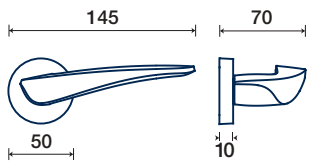

rosetta / rosette

710/50 I

rosette - bocchette 10 mm
rosettes - escutcheon

OTTONE / BRASS

DK dry-keep

710/32 DK

ARIA Q

BRIAN SIRONI
design