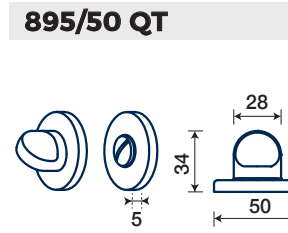

FINITURE DISPONIBILI / FINISHES AVAILABLE

*INOXBRASS	NICKEL SATINATO SATIN NICKEL	BRONZO TREND BRONZE TREND	NERO OPACO MATT BLACK
CROMO LUCIDO POLISHED CHROME	*LONDON NIGHT LUCIDO *LONDON NIGHT POLISH.	*RED COPPER LUCIDO *RED COPPER POLISHED	*ANTRACITE
CROMO SATINATO SATIN CHROME	*LONDON NIGHT SATINATO *LONDON NIGHT SATIN	*RED COPPER SATINATO *RED COPPER SATIN	

*PVD FINITURE GARANTITE / GUARANTEED FINISHES