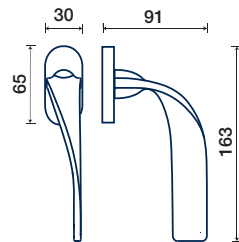

FILOO

CDGL design

RT rosetta / rosette

1210/50 RT

rosette - bocchette 5 mm
rosettes - escutcheon

DK dry-keep

1210/32 DK

ZAMA / ZAMAK

*PVD FINITURE GARANTITE / GUARANTEED FINISHES

FINITURE DISPONIBILI / FINISHES AVAILABLE

RT rosetta / rosette

CROMO LUCIDO
POLISHED CHROME

CROMO SATINATO
SATIN CHROME

*RED COPPER LUCIDO
*RED COPPER POLISHED

*RED COPPER SATINATO
*RED COPPER SATIN

*LONDON NIGHT LUCIDO
*LONDON NIGHT POLISHED

*LONDON NIGHT SATINATO
*LONDON NIGHT SATIN

NICKEL SATINATO
SATIN NICKEL

*ANTRACITE

UNLIMITED WORLDS