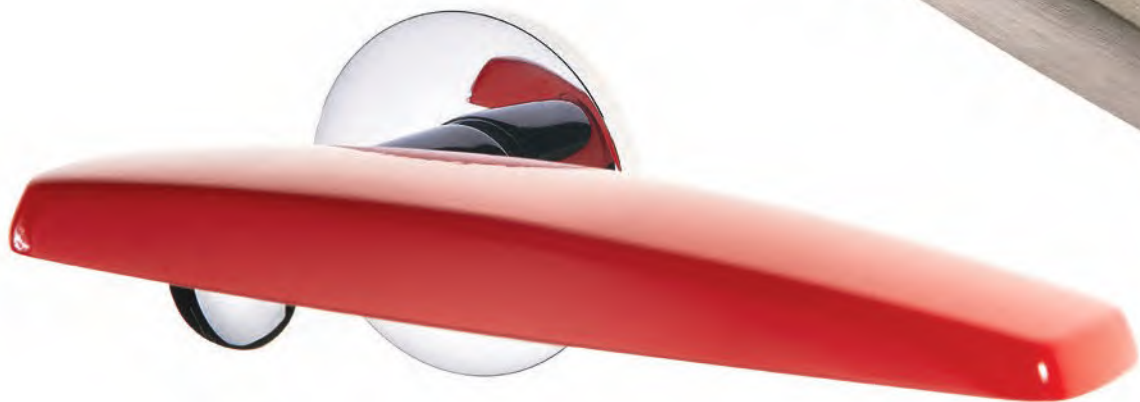

VERSIONI COLORATE / COLORED VERSIONS

ZAMA / ZAMAK

UNLIMITED WORLDS