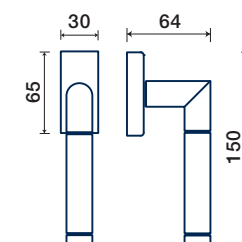

FRASCIO
design

FINITURE DISPONIBILI / FINISHES AVAILABLE

Q rosetta / rosette

5700/51 Q

rosette - bocchette 10 mm
rosettes - escutcheon

ACCIAIO / STAINLESS STEEL

DK dry-keep

5700/31 Q DK