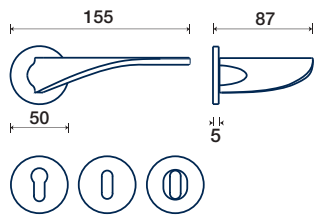

FILOO

CDGL design

RT rosetta / rosette

1210/50 RT

rosette - bocchette 5 mm
rosettes - escutcheon

DK dry-keep

1210/32 DK

ZAMA / ZAMAK

*PVD FINITURE GARANTITE / GUARANTEED FINISHES

FINITURE DISPONIBILI / FINISHES AVAILABLE

RT rosetta / rosette

CROMO LUCIDO
POLISHED CHROME

CROMO SATINATO
SATIN CHROME

*RED COPPER LUCIDO
*RED COPPER POLISHED

*RED COPPER SATINATO
*RED COPPER SATIN

*LONDON NIGHT LUCIDO
*LONDON NIGHT POLISHED

*LONDON NIGHT SATINATO
*LONDON NIGHT SATIN

NICKEL SATINATO
SATIN NICKEL

*ANTRACITE

UNLIMITED WORLDS