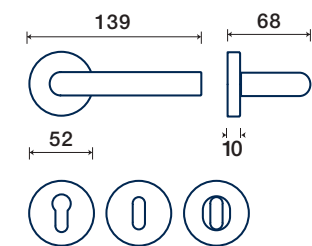

5200/K 52

rosette - bocchette 10 mm
rosettes - escutcheon

ACCIAIO / STAINLESS STEEL