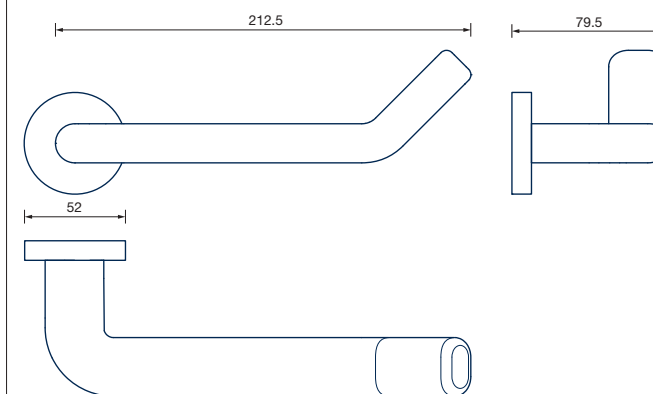

1250/K 52

ACCIAIO / STAINLESS STEEL

FINITURE DISPONIBILI / FINISHES AVAILABLE

K 52 rosetta / rosette

ACCIAIO SATINATO
SATIN STAINLESS STEEL

NERO OPACO
MATT BLACK

UNLIMITED WORLDS