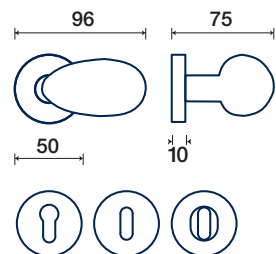

*ANTRACITE

CROMO SATINATO
SATIN CHROME

I rosetta / rosette

RT rosetta / rosette

DK dry-keep

796/50 I

rosette - bocchette 10 mm
rosettes - escutcheon

796/50 RT