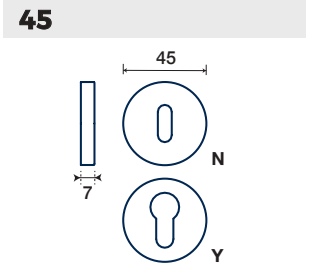

45

BOCCHETTA Ø 45 mm
ESCUTCHEON Ø 45 mm

FINITURE DISPONIBILI / FINISHES AVAILABLE

- *INOXBRASS
- CROMO LUCIDO POLISHED CHROME
- OTTONE LUCIDO VERNIC. POLISHED BRASS
- CROMO SATINATO SATIN CHROME
- NICKEL SATINATO SATIN NICKEL
- NERO OPACO MATT BLACK

*PVD FINITURE GARANTITE / GUARANTEED FINISHES

50 I

BOCCHETTA Ø 50 mm
ESCUTCHEON Ø 50 mm

FINITURE DISPONIBILI / FINISHES AVAILABLE

- *INOXBRASS
- CROMO LUCIDO POLISHED CHROME
- OTTONE LUCIDO VERNIC. POLISHED BRASS
- CROMO SATINATO SATIN CHROME
- NICKEL SATINATO SATIN NICKEL
- NERO OPACO MATT BLACK
- BRONZO TREND BRONZE TREND
- ANTICO OPACO MATT ANTIQUE BRASS
- BIANCO WHITE

*PVD FINITURE GARANTITE / GUARANTEED FINISHES

896/45

NOTTOLINO WC CON
ROSETTA Ø 45 mm
THUMBTURN WITH
ROSE Ø 45 mm

FINITURE DISPONIBILI / FINISHES AVAILABLE

- *INOXBRASS
- CROMO LUCIDO POLISHED CHROME
- NICKEL SATINATO SATIN NICKEL
- *INOXCHROME
- CROMO SATINATO SATIN CHROME
- NERO OPACO MATT BLACK
- OTTONE LUCIDO VERNIC. POLISHED BRASS

*PVD FINITURE GARANTITE / GUARANTEED FINISHES

896/50 I

NOTTOLINO WC CON
ROSETTA Ø 50 mm
THUMBTURN WITH
ROSE Ø 50 mm

FINITURE DISPONIBILI / FINISHES AVAILABLE

- *INOXBRASS
- CROMO LUCIDO POLISHED CHROME
- OTTONE LUCIDO VERNIC. POLISHED BRASS
- CROMO SATINATO SATIN CHROME
- NICKEL SATINATO SATIN NICKEL
- NERO OPACO MATT BLACK
- BRONZO TREND BRONZE TREND
- ANTICO OPACO MATT ANTIQUE BRASS
- BIANCO WHITE

*PVD FINITURE GARANTITE / GUARANTEED FINISHES