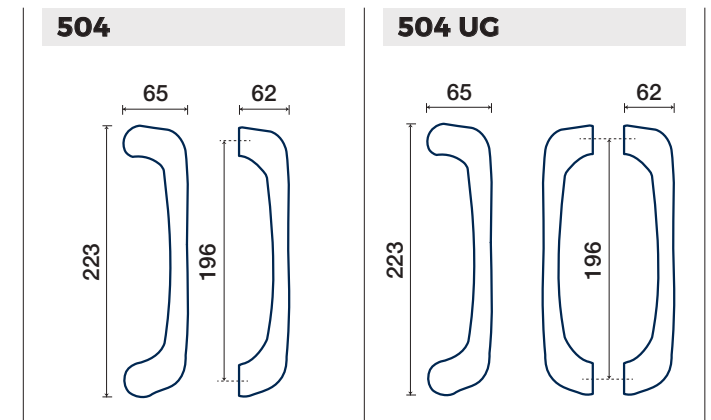

ZAMA / ZAMAK

*PVD FINITURE GARANTITE / GUARANTEED FINISHES

FENICE

MARCELLO ZILIANI
design

MANIGLIONI / PULL HANDLES

FINITURE DISPONIBILI / FINISHES AVAILABLE

- *INOXBRASS
- OTTONE LUCIDO VERNIC. / POLISHED BRASS
- CROMO SATINATO / SATIN CHROME
- *ANTRACITE