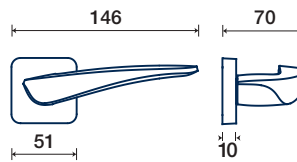

ARIA

FINITURE DISPONIBILI / FINISHES AVAILABLE

rosetta / rosette

OTTONE LUCIDO VERNICIATO
POLISHED BRASS

ANTICO OPACO
MATT ANTIQUE BRASS

CROMO SATINATO
SATIN CHROME

rosetta / rosette

710/50 I

rosette - bocchette 10 mm
rosettes - escutcheon

OTTONE / BRASS

DK dry-keep

710/32 DK

ARIA Q

FINITURE DISPONIBILI / FINISHES AVAILABLE

QR rosetta / rosette

710/50 QR

rosette - bocchette 10 mm
rosettes - escutcheon

OTTONE / BRASS

DK dry-keep

710/32 DK

QR rosetta / rosette

CROMO LUCIDO
POLISHED CHROME

CROMO SATINATO
SATIN CHROME