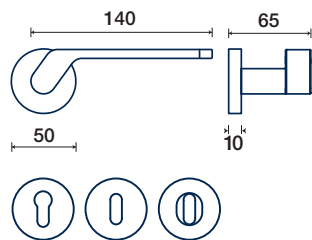

SIGMA

archivio
FRASCIO 1978
arch.
Lorenzo Rosa
Fauzza

I rosetta / rosette

744/50 I

rosette - bocchette 10 mm
rosettes - escutcheon

DK dry-keep

744/32 DK

ZAMA / ZAMAK

FINITURE DISPONIBILI / FINISHES AVAILABLE

I rosetta / rosette

CROMO LUCIDO
POLISH CHROME

CROMO SATINATO
SATIN CHROME

OTTONE SATINATO VERNICIATO
SATIN BRASS

NICKEL SATINATO VERNICIATO
SATIN NICKEL

NERO OPACO
MATT BLACK

BRONZO TREND
BRONZE TREND

ANTICO OPACO
MATT ANTIQUE BRASS