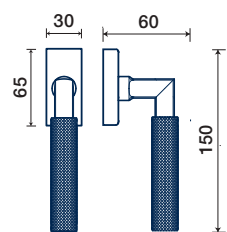

1280/31 Q DK

rosette - bocchette 10 mm
rosettes - escutcheon

ZAMA / ZAMAK