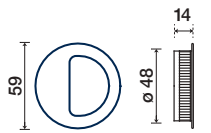

AA

FINITURE DISPONIBILI / FINISHES AVAILABLE

- OTTONE LUCIDO VERNIC. POLISHED BRASS
- CROMO LUCIDO POLISHED CHROME
- NERO OPACO MATT BLACK
- CROMO SATINATO SATIN CHROME