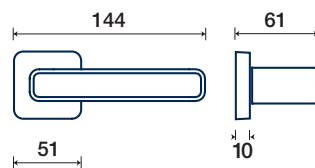

INNER

QR rosetta / rosette

660/50 QR

DK dry-keep

660/32 DK

ZAMA / ZAMAK

FINITURE DISPONIBILI / FINISHES AVAILABLE

QR rosetta / rosette

INNER METAL

FINITURE DISPONIBILI / FINISHES AVAILABLE

QR rosetta / rosette

INNER WOOD WENGÈ

QR rosetta / rosette

INNER WOOD ROVERE/OAK

UNLIMITED WORLDS