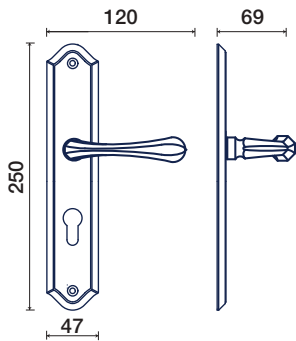

STAR

R rosetta / rosette

146/50 R

rosette - bocchette 10 mm
rosettes - escutcheon

DK dry-keep

146/32 DK

placca / plaques

146/P 90