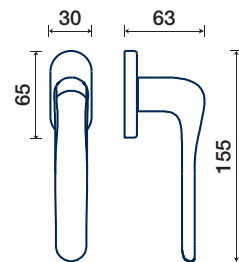

1220/32 DK

rosette - bocchette 5 mm
rosettes - escutcheon

ZAMA / ZAMAK

*PVD FINITURE GARANTITE / GUARANTEED FINISHES