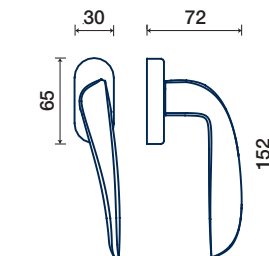

FINITURE DISPONIBILI / FINISHES AVAILABLE

QR rosetta / rosette

710/50 QR

rosette - bocchette 10 mm
rosettes - escutcheon

OTTONE / BRASS

DK dry-keep

710/32 DK

QR rosetta / rosette