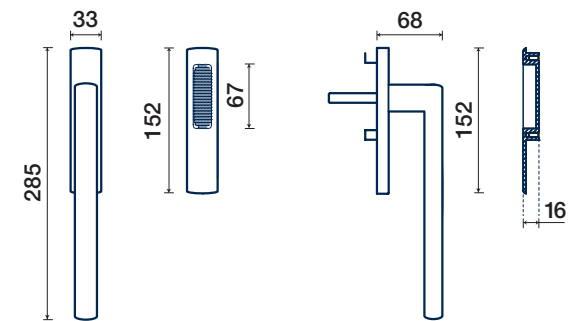

550 Q

FINITURE DISPONIBILI / FINISHES AVAILABLE

CROMO LUCIDO
POLISHED CHROME

CROMO SATINATO
SATIN CHROME

NERO OPACO
MATT BLACK

*ANTRACITE

OTTONE / BRASS

*PVD FINITURE GARANTITE / GUARANTEED FINISHES

UNLIMITED WORLDS