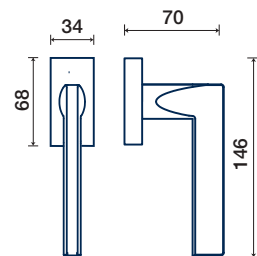

ZOE Q

Q rosetta / rosette

1310/50 Q

rosette - bocchette 10 mm
rosettes - escutcheon

ZAMA / ZAMAK

DK dry-keep

1310/32 Q DK

FINITURE DISPONIBILI / FINISHES AVAILABLE