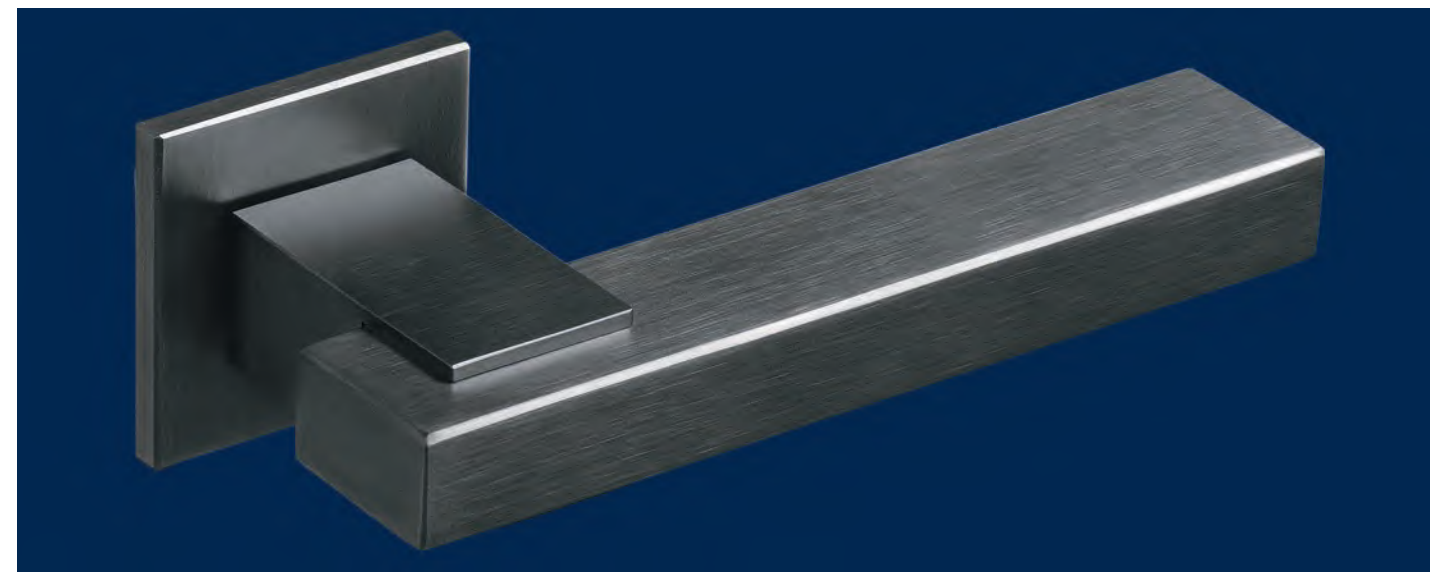

UNLIMITED WORLDS

SWEEP

ROBERTO SEMPRINI
design

FINITURE DISPONIBILI / FINISHES AVAILABLE

Q rosetta / rosette

CROMO LUCIDO
POLISHED CHROME

CROMO SATINATO
SATIN CHROME

QT rosetta / rosette