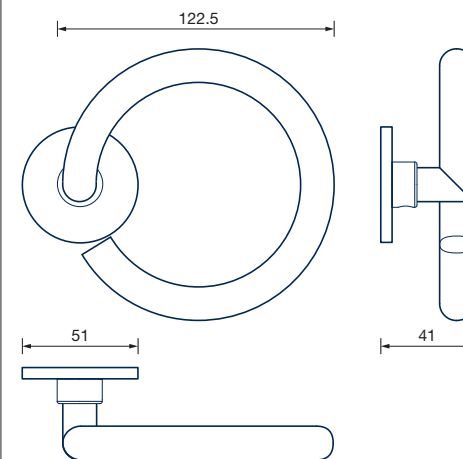

Why does a handle have to be horizontal?
 This is where CIRCLE is born: neither ancient nor modern, it adapts to any door and any material.

CIRCLE

CIRCLE

MAURIZIO DURANTI
design

1260/50 RT

ACCIAIO / STAINLESS STEEL