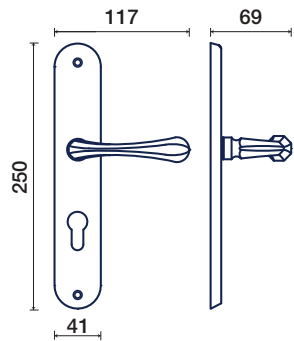

STAR

rosette - bocchette 10 mm
rosettes - escutcheon

146/P 23

OTTONE / BRASS

FINITURE DISPONIBILI / FINISHES AVAILABLE

R rosetta / rosette

OTTONE LUCIDO VERNICIATO
POLISHED BRASS

ANTICATO

BLACK IRON

vedi pag. 146
see page 146

FINITURE DISPONIBILI / FINISHES AVAILABLE

P 90 placca / plaques

BLACK IRON

ANTICATO

OTTONE LUCIDO VERNICIATO
POLISHED BRASS