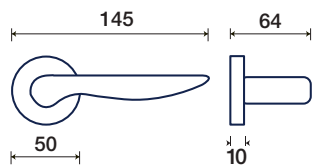

VENERE

FINITURE DISPONIBILI / FINISHES AVAILABLE

I rosetta / rosette

OTTONE LUCIDO VERNICIATO
POLISHED BRASS

CROMO SATINATO
SATIN CHROME

I rosetta / rosette

309/50 I

rosette - bocchette 10 mm
rosettes - escutcheon

DK dry-keep

309/32 DK

OTTONE / BRASS

UNLIMITED WORLDS