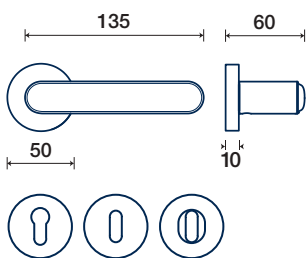

1320/50 I

rosette - bocchette 10 mm
rosettes - escutcheon