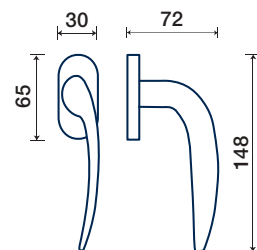

IBIS

FINITURE DISPONIBILI / FINISHES AVAILABLE

RT rosetta / rosette

CROMO LUCIDO
POLISHED CHROME

CROMO SATINATO
SATIN CHROME

*RED COPPER LUCIDO
*RED COPPER POLISHED

*RED COPPER SATINATO
*RED COPPER SATIN

*LONDON NIGHT LUCIDO
*LONDON NIGHT POLISHED

*LONDON NIGHT SATINATO
*LONDON NIGHT SATIN

*ANTRACITE

RT rosetta / rosette

500/50 RT

rosette - bocchette 5 mm
rosettes - escutcheon

DK dry-keep

500/32 DK

maniglione / pull handle

vedi pag. 143
see page 143

OTTONE / BRASS

*PVD FINITURE GARANTITE / GUARANTEED FINISHES

UNLIMITED WORLDS