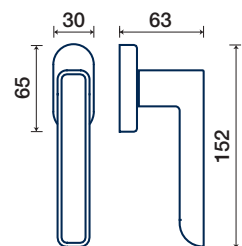

INNER

QR rosetta / rosette

660/50 QR

DK dry-keep

660/32 DK

ZAMA / ZAMAK

FINITURE DISPONIBILI / FINISHES AVAILABLE

QR rosetta / rosette

INNER METAL

FINITURE DISPONIBILI / FINISHES AVAILABLE

QR rosetta / rosette

INNER WOOD WENGÈ

QR rosetta / rosette

INNER WOOD ROVERE/OAK

UNLIMITED WORLDS