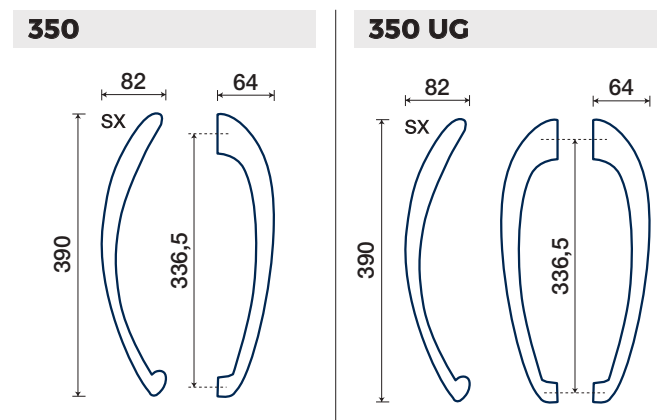

MANIGLIONI / PULL HANDLES

FINITURE DISPONIBILI / FINISHES AVAILABLE

- *INOXBRASS
- *INOXCHROME

OTTONE / BRASS

*PVD FINITURE GARANTITE / GUARANTEED FINISHES