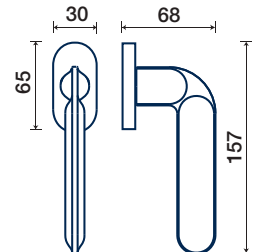

*ANTRACITE

RT rosetta / rosette

DK dry-keep

1200/50 RT

1200/32 DK

rosette - bocchette 5 mm
rosettes - escutcheon

ZAMA / ZAMAK

*PVD FINITURE GARANTITE / GUARANTEED FINISHES