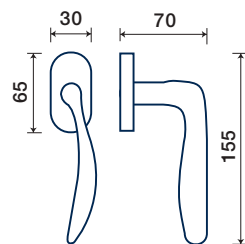

300/32 DK

rosette - bocchette 10 mm
rosettes - escutcheon

OTTONE / BRASS

*PVD FINITURE GARANTITE / GUARANTEED FINISHES