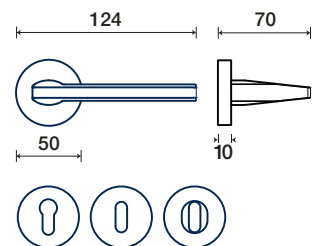

DK dry-keep

1310/50 I