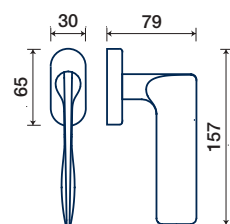

280/K 52

280/32 DK

rosette - bocchette 10 mm
rosettes - escutcheon

ACCIAIO / STAINLESS STEEL

STRAIGHT Q

ADRIAN e JEREMY WRIGHT
design

FINITURE DISPONIBILI / FINISHES AVAILABLE

Q rosetta / rosette