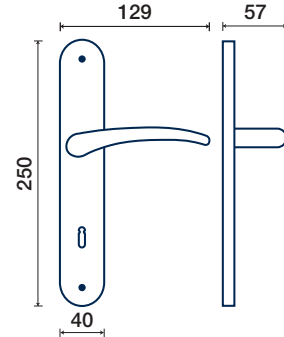

EURO

FINITURE DISPONIBILI / FINISHES AVAILABLE

I rosetta / rosette

*INOXBRASS

OTTONE LUCIDO VERNICIATO
POLISHED BRASS

CROMO SATINATO
SATIN CHROME

ANTICO OPACO
MATT ANTIQUE BRASS

I rosetta / rosette

403/50 I

rosette - bocchette 10 mm
rosettes - escutcheon

DK dry-keep

403/32 DK

placca / plaques

403/P 23

OTTONE / BRASS

*PVD FINITURE GARANTITE / GUARANTEED FINISHES

UNLIMITED WORLDS