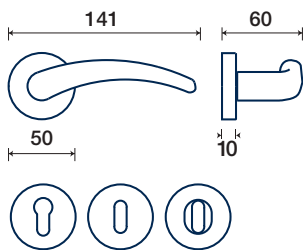

EURO

FINITURE DISPONIBILI / FINISHES AVAILABLE

I rosetta / rosette

*INOXBRASS

OTTONE LUCIDO VERNICIATO
POLISHED BRASS

CROMO SATINATO
SATIN CHROME

ANTICO OPACO
MATT ANTIQUE BRASS

I rosetta / rosette

403/50 I

rosette - bocchette 10 mm
rosettes - escutcheon

DK dry-keep

403/32 DK

placca / plaques

403/P 23

OTTONE / BRASS

*PVD FINITURE GARANTITE / GUARANTEED FINISHES

UNLIMITED WORLDS