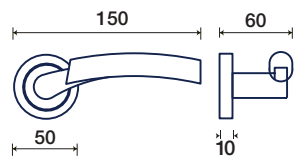

RAFFAELLA

FINITURE DISPONIBILI / FINISHES AVAILABLE

R rosetta / rosette

5350/50 R

rosette - bocchette 10 mm
rosettes - escutcheon

ZAMA / ZAMAK

DK dry-keep

5350/32 DK

R rosetta / rosette

PERLA / CROMO LUCIDO
PEARL / POLISHED CHROME

EXPRESS

FINITURE DISPONIBILI / FINISHES AVAILABLE

Q rosetta / rosette

860/51 Q

rosette - bocchette 10 mm
rosettes - escutcheon

ZAMA / ZAMAK

DK dry-keep

860/31 Q DK

Q rosetta / rosette

CROMO LUCIDO
POLISHED CHROME

CROMO SATINATO
SATIN CHROME