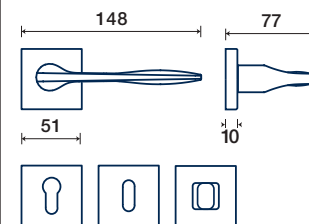

STRAIGHT

FINITURE DISPONIBILI / FINISHES AVAILABLE

K rosetta / rosette

DK dry-keep

K rosetta / rosette

ACCIAIO LUCIDO
POLISHED STAINLESS STEEL

ACCIAIO SATINATO
SATIN STAINLESS STEEL

280/K 52

280/32 DK

rosette - bocchette 10 mm
rosettes - escutcheon

ACCIAIO / STAINLESS STEEL

STRAIGHT Q

FINITURE DISPONIBILI / FINISHES AVAILABLE

Q rosetta / rosette

DK dry-keep

Q rosetta / rosette

ACCIAIO LUCIDO
POLISHED STAINLESS STEEL

ACCIAIO SATINATO
SATIN STAINLESS STEEL

280/51 Q

280/31 Q DK

rosette - bocchette 10 mm
rosettes - escutcheon

ACCIAIO / STAINLESS STEEL