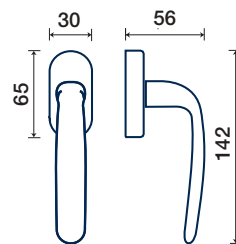

EASY

FINITURE DISPONIBILI / FINISHES AVAILABLE

rosetta / rosette

*INOXBRASS

CROMO LUCIDO
POLISHED CHROME

CROMO SATINATO
SATIN CHROME

rosetta / rosette

200/45

rosette - bocchette 10 mm
rosettes - escutcheon

DK dry-keep

200/32 S DK

maniglione / pull handle

vedi pag. 140
see page 140

ZAMA / ZAMAK

*PVD FINITURE GARANTITE / GUARANTEED FINISHES

UNLIMITED WORLDS