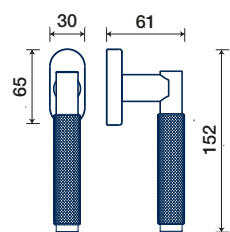

FORM

FRASCIO
design

R rosetta / rosette

1290/50 R

rosette - bocchette 10 mm
rosettes - escutcheon

DK dry-keep

1290/32 DK

ZAMA / ZAMAK